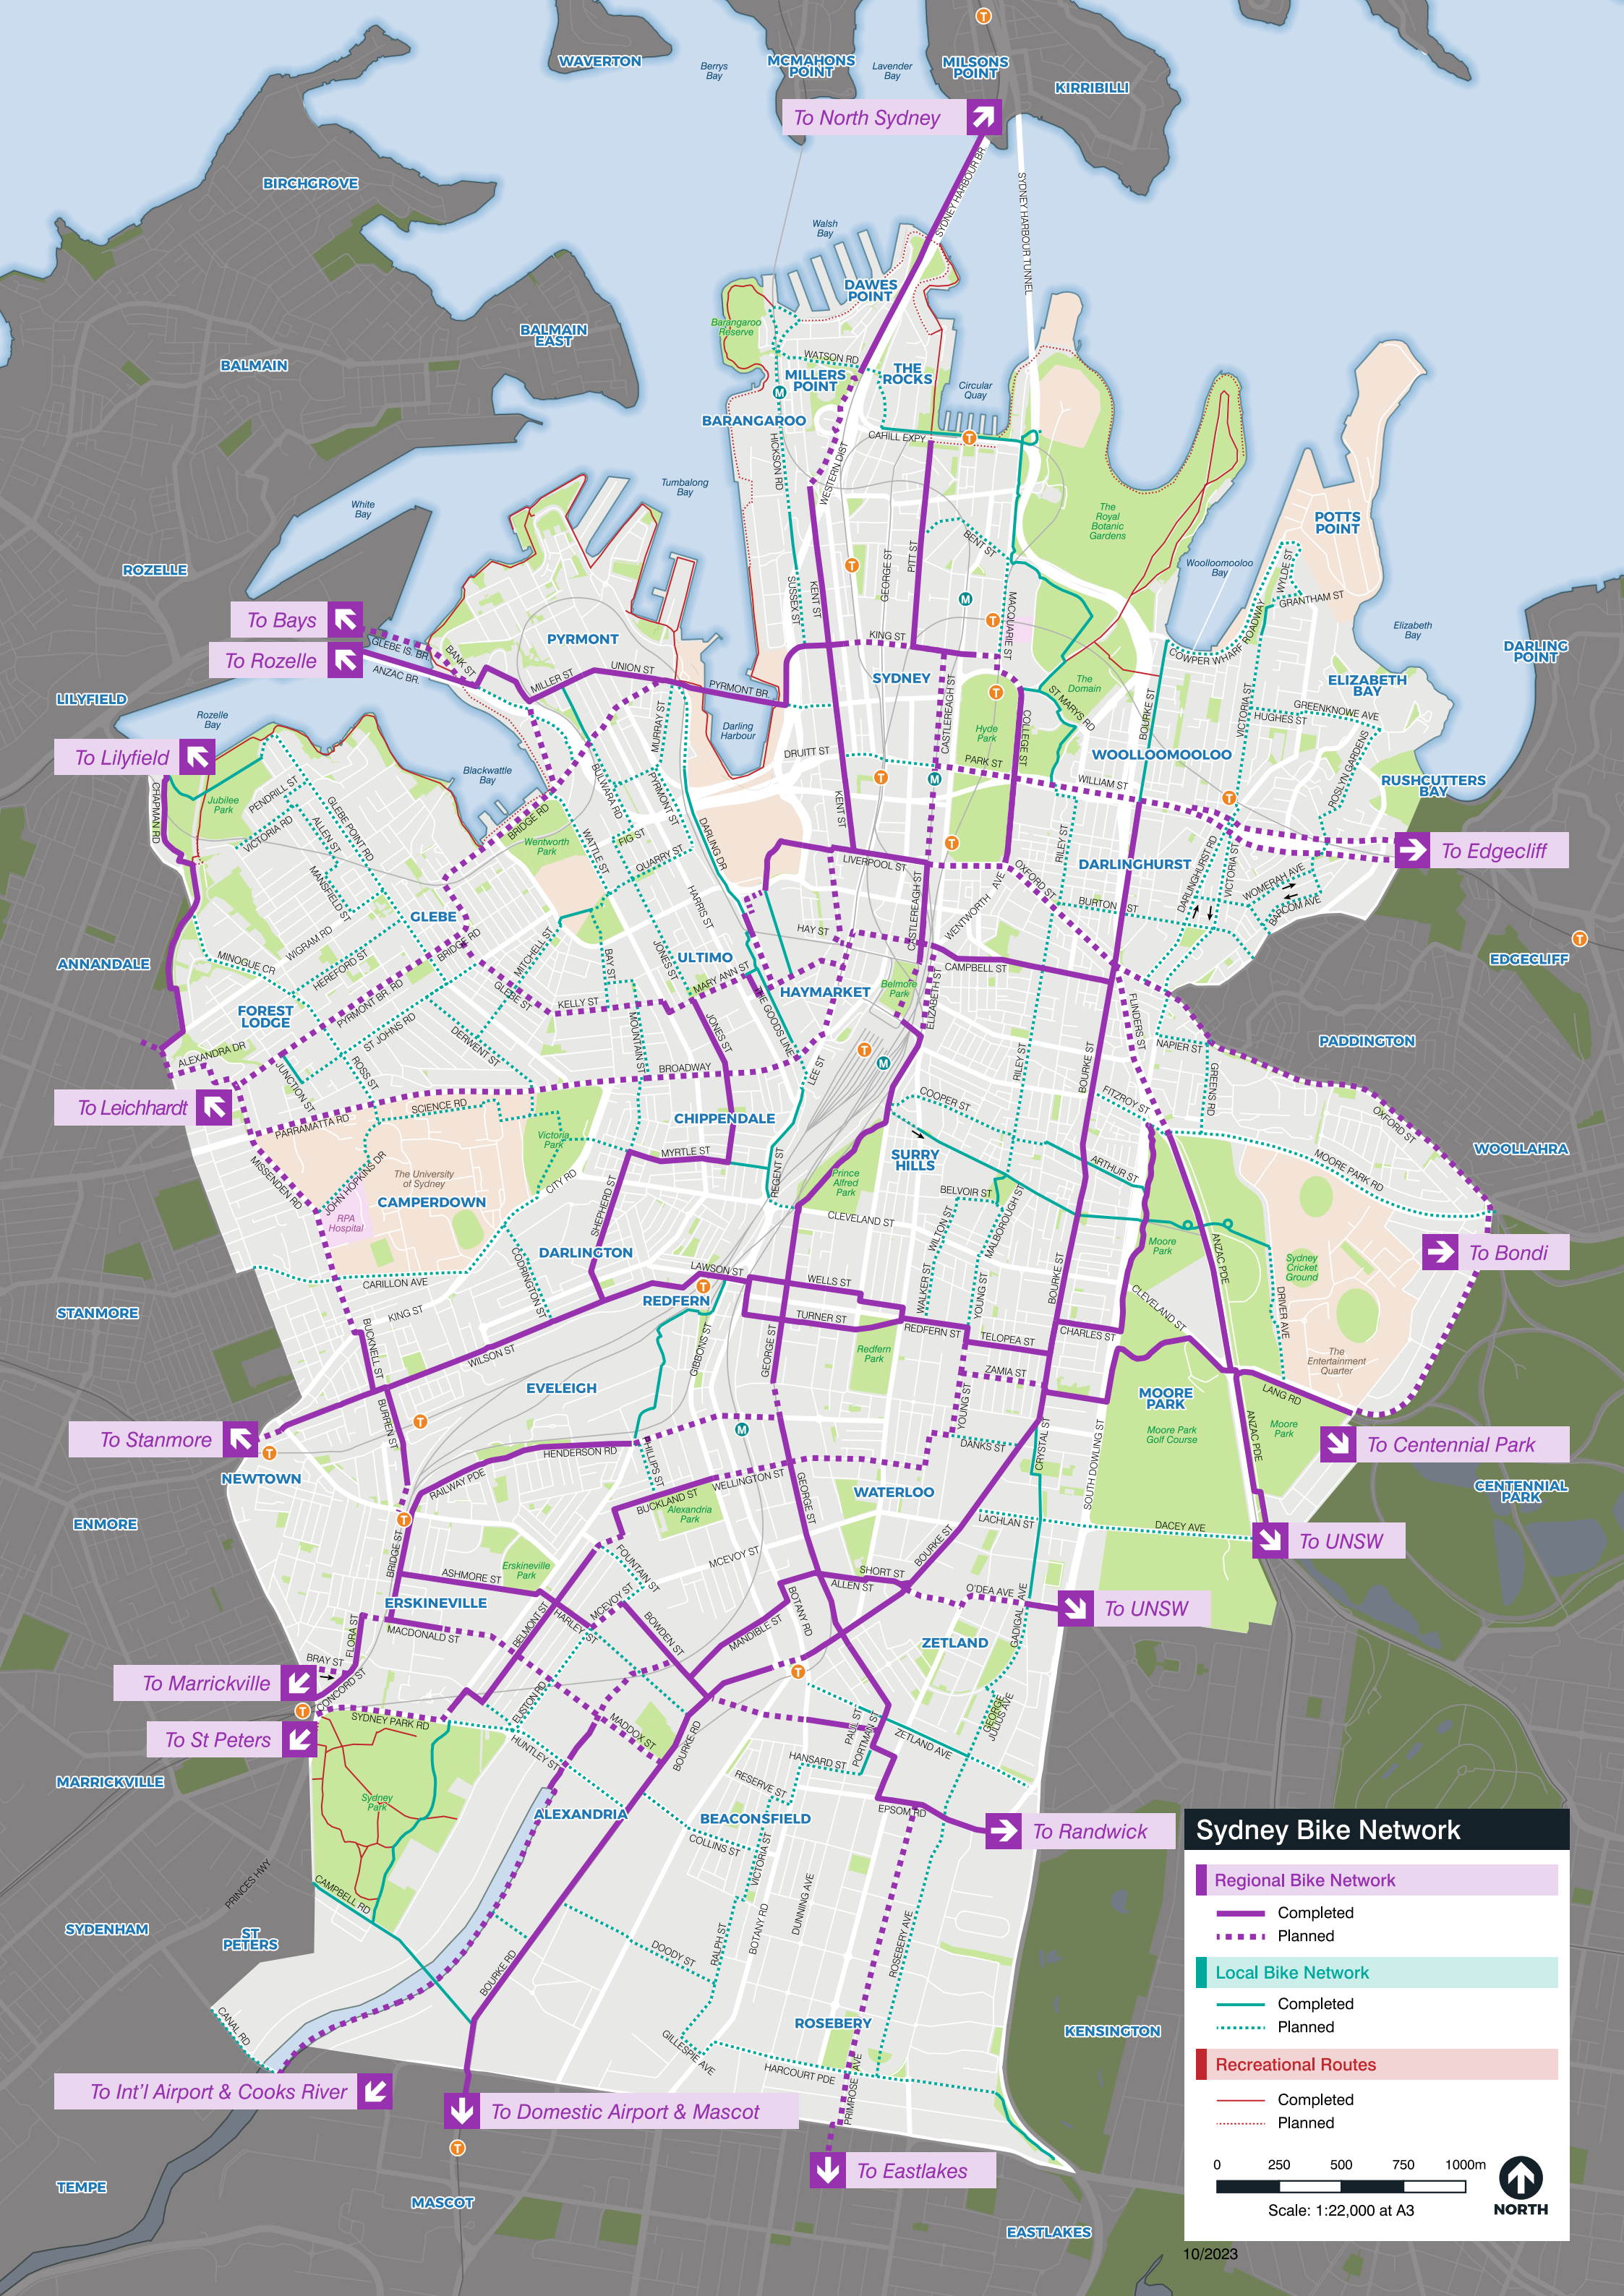

Attachment A

Cycling Strategy Bike Network Map

To North Sydney

To Bays

To Rozelle

To Lilyfield

To Edgecliff

To Leichardt

To Bondi

To Stanmore

To Centennial Park

To UNSW

To UNSW

To Marrickville

To St Peters

To Randwick

To Int'l Airport & Cooks River

To Domestic Airport & Mascot

To Eastlakes

Sydney Bike Network

- Regional Bike Network**
 - Completed
 - Planned
- Local Bike Network**
 - Completed
 - Planned
- Recreational Routes**
 - Completed
 - Planned

0 250 500 750 1000m

Scale: 1:22,000 at A3

NORTH